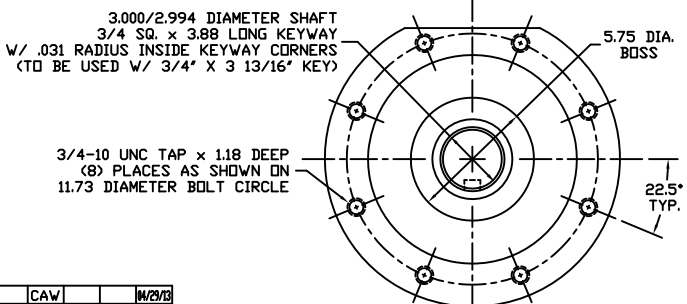

**Section a-a**

YOKE SHOWN AT MID-STROKE  
POINTER OMITTED FOR CLARITY

**View b-b**

ISO F30 MOUNTING PATTERN

F	UPDATED VIEW B-B	CAW		11/29/13
E	UPDATED SECTION A-A & VIEW B-B	CAW		10/14/17
D	UPDATED VIEW B-B	CAW		07/11/16
C	UPDATED CYLINDER LENGTH TO CANTED	CAW		16/23/16
B	UPDATED SECTION A-A & VIEW B-B	BDC		1/10/15
REV	CHANGE	BY	CHK	APR DATE

SCALE: 1 : 2.25 | REVISION: F | DRAWING NO.: S30B004F

SHEET 1 of 1 | DWG. SIZE: E