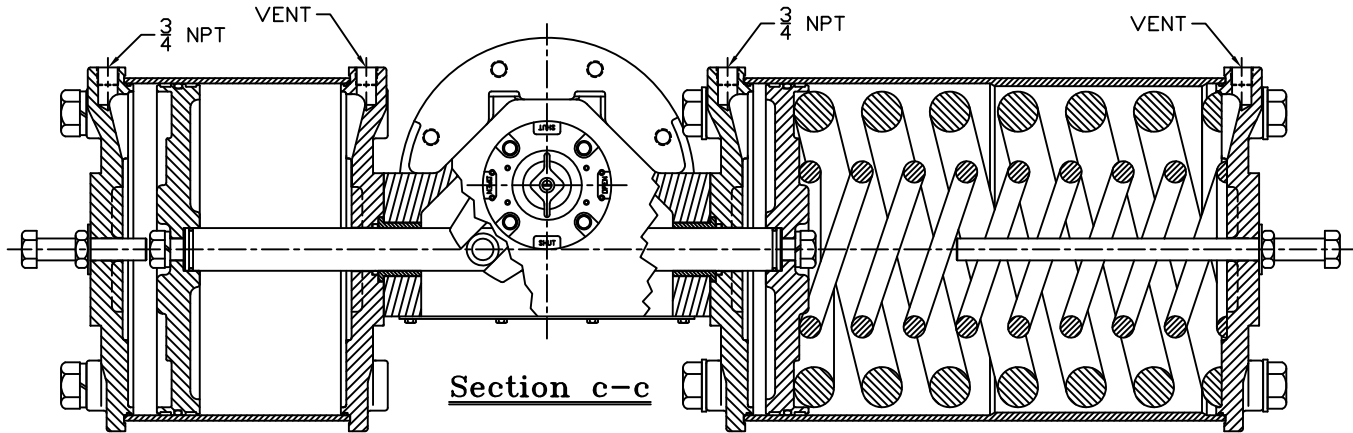

**Section a-a**

YOKE SHOWN AT MID-STROKE  
POINTER OMITTED FOR CLARITY

**View b-b**

ISO F30 MOUNTING PATTERN

F	UPDATED VIEW B-B	CAW		11/29/13
E	UPDATED SECTION A-A & VIEW B-B	CAW		10/14/17
D	UPDATED VIEW B-B	CAW		07/11/16
C	UPDATED CYLINDER LENGTH TO CANTED	CAW		16/23/16
B	UPDATED SECTION A-A & VIEW B-B	BDC		1/10/15
REV	CHANGE	BY	CHK	APR DATE

SCALE: 1 : 2.25 | REVISION: F | DRAWING NO.: S30B004F

SHEET 1 of 1 | DWG. SIZE: E