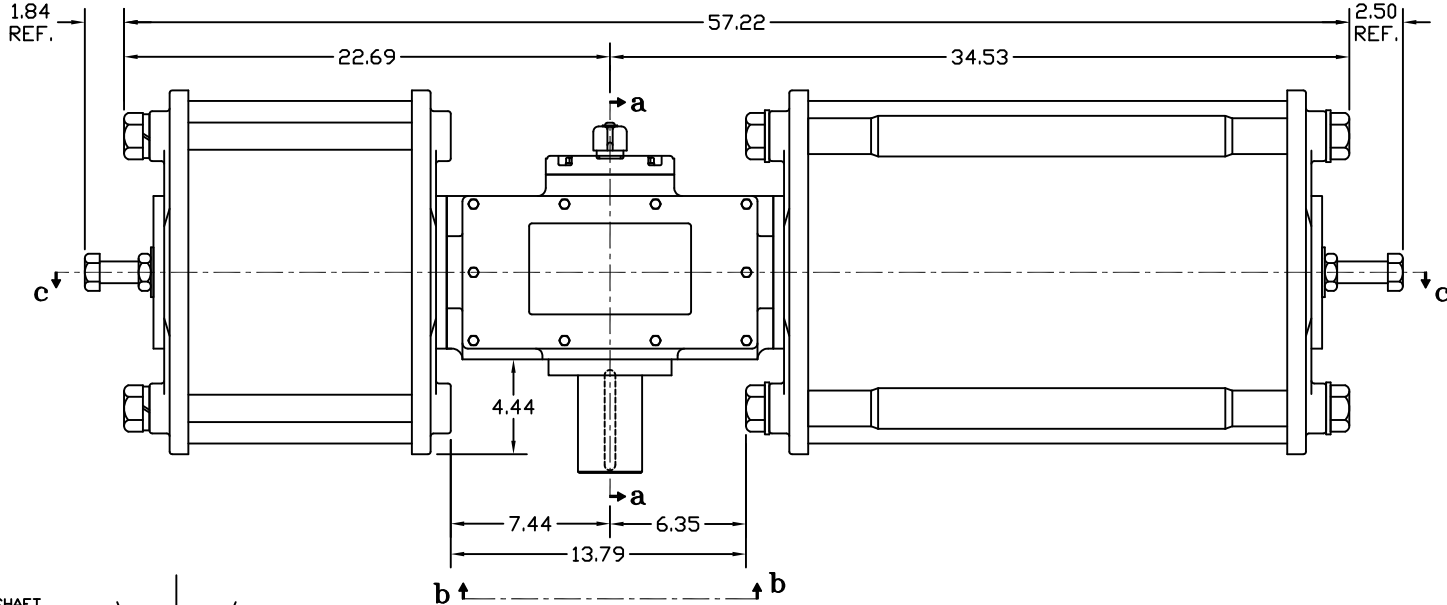

**Section a-a**

YOKE SHOWN AT MID-STROKE  
POINTER OMITTED FOR CLARITY

**View b-b**

ISO F30 MOUNTING PATTERN

F	UPDATED VIEW B-B	CAW		11/29/13
E	UPDATED SECTION A-A & VIEW B-B	CAW		10/14/17
D	UPDATED VIEW B-B	CAW		07/11/16
C	UPDATED CYLINDER LENGTH TO CANTED	CAW		16/23/16
B	UPDATED SECTION A-A & VIEW B-B	BDC		1/10/15
REV	CHANGE	BY	CHK	APR DATE

SCALE: 1 : 2.25 | REVISION: F | DRAWING NO.: S30B004F

SHEET 1 of 1 | DWG. SIZE: E