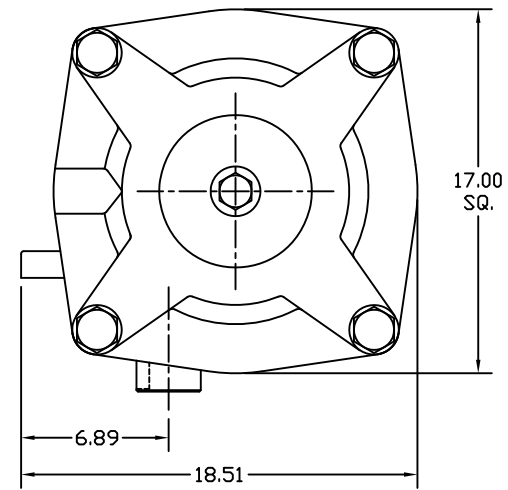

**Section a-a**

YOKE SHOWN AT MID-STROKE  
POINTER OMITTED FOR CLARITY

**View b-b**

ISO F30 MOUNTING PATTERN

F	UPDATED VIEW B-B	CAW		11/29/13
E	UPDATED SECTION A-A & VIEW B-B	CAW		10/14/17
D	UPDATED VIEW B-B	CAW		07/11/16
C	UPDATED CYLINDER LENGTH TO CANTED	CAW		16/23/16
B	UPDATED SECTION A-A & VIEW B-B	BDC		1/10/15
REV	CHANGE	BY	CHK	APR DATE

SCALE: 1 : 2.25 | REVISION: F | DRAWING NO.: S30B004F

SHEET 1 of 1 | DWG. SIZE: E